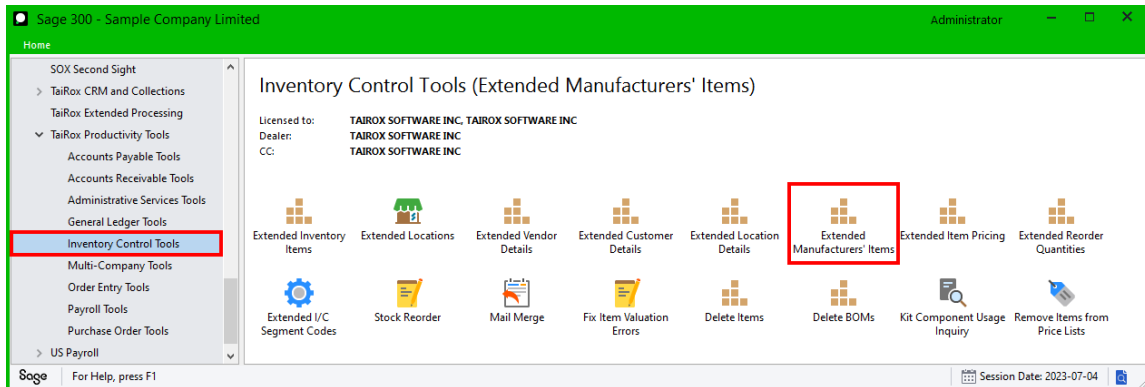

Extended Manufacturers' Items

Extended Manufacturers' Items is an enhanced replacement for the Sage I/C Manufacturers' Items screen. It provides you with a SmartFinder for quick access to customer item number information.

The following screens show the extra SmartFinder Item Number button provided by the Extended Manufacturers' Items screen:

Sage I/C Manufacturers' Items screen

TaiRox Extended Manufacturers' Items screen

The Extended Manufacturers' Item icon appears under **TaiRox Productivity Tools > Inventory Control Tools** on the Sage 300 desktop and can be copied to other menu locations.

Using the Item Number button to look up Manufacturers' Items