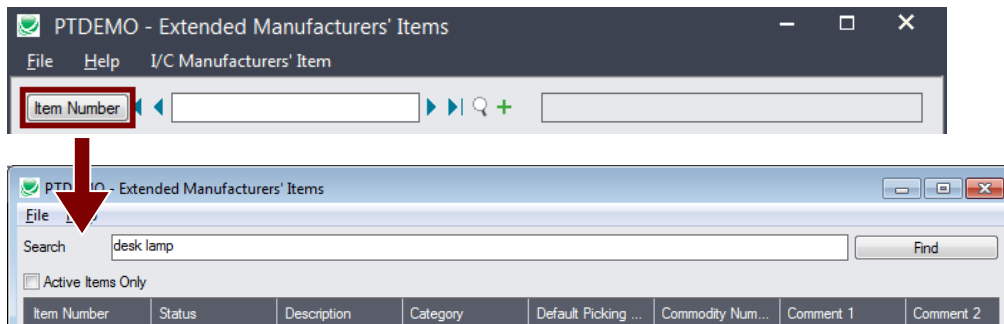

Using the Item Number button to look up Manufacturers' Items

Click the Item Number button on the Extended Manufacturers' Items form to open the SmartFinder search form for finding Manufacturers' Item numbers.