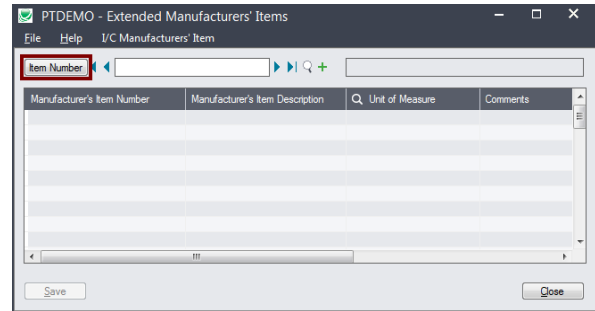

Extended Manufacturers' Items

Extended Manufacturers' Items is an enhanced replacement for the Sage I/C Manufacturers' Items screen. It provides you with a SmartFinder for quick access to customer item number information.

The following screens show the extra SmartFinder Item Number button provided by the Extended Manufacturers' Items screen:

Sage I/C Manufacturers' Items screen

TaiRox Extended Manufacturers' Items screen