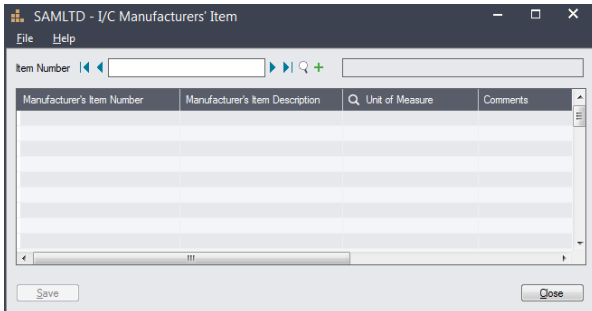

Extended Manufacturers' Items

Extended Manufacturers' Items is an enhanced replacement for the Sage I/C Manufacturers' Items screen. It provides you with a SmartFinder for quick access to customer item number information.

The following screens show the extra SmartFinder Item Number button provided by the Extended Manufacturers' Items screen:

Sage I/C Manufacturers' Items screen

TaiRox Extended Manufacturers' Items screen